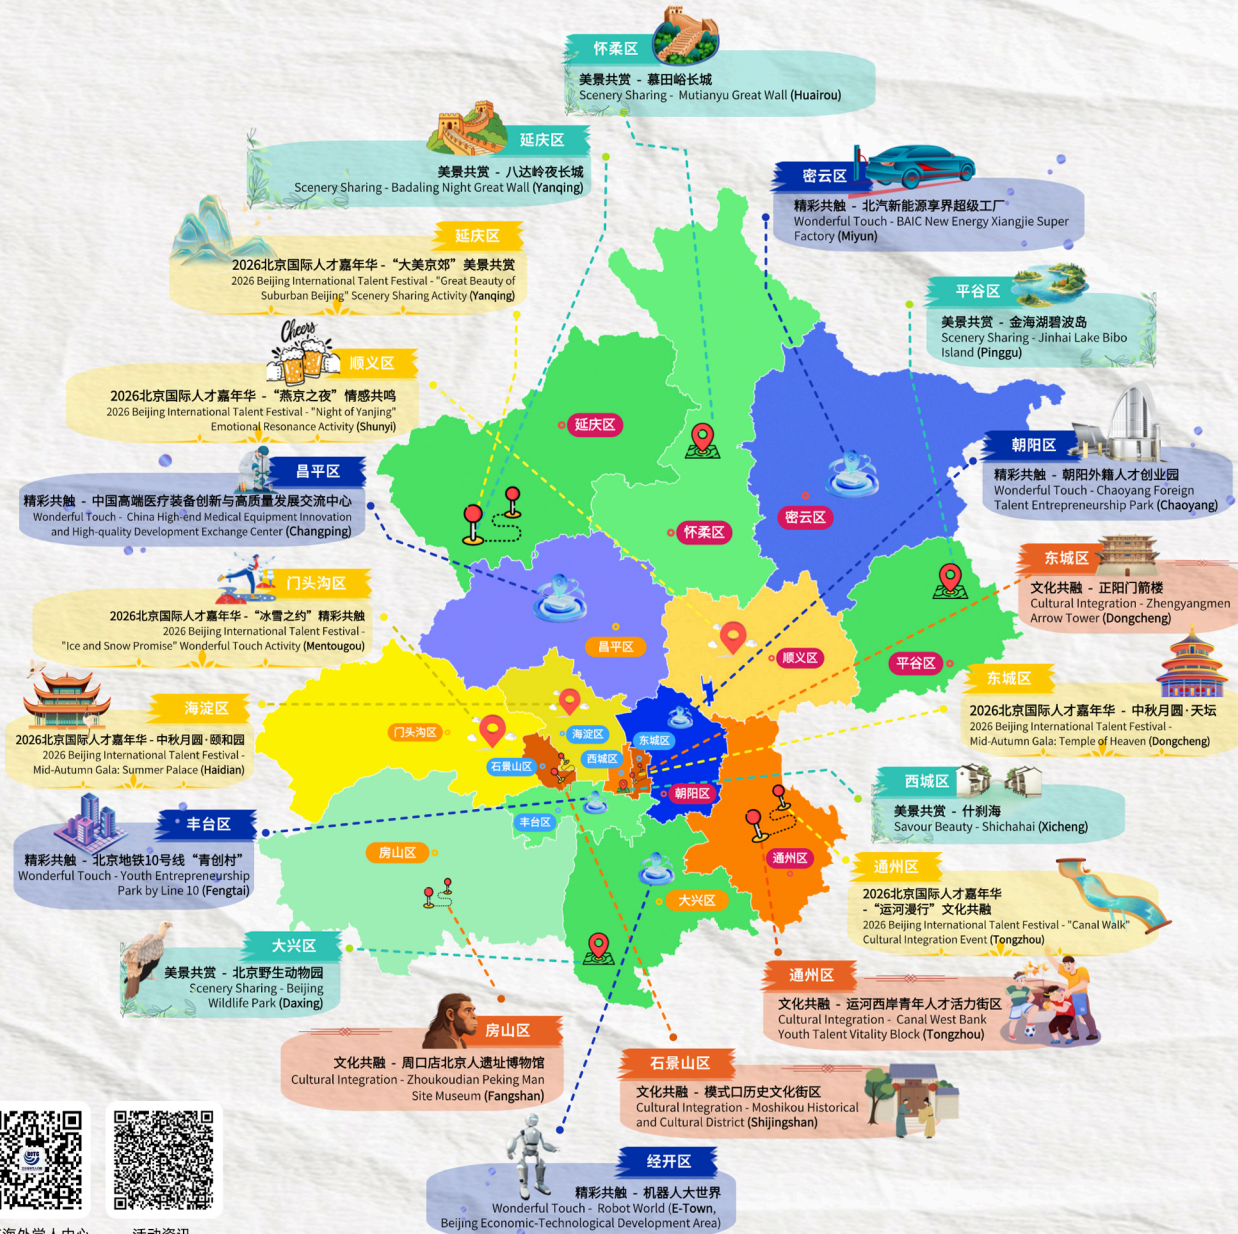

文化共融 Cultural Integration

- 正阳门箭楼 (东城)
  Zhengyangmen Arrow Tower (Dongcheng)
- 周口店北京人遗址博物馆 (房山)
  Zhoukoudian Peking Man Site Museum (Fangshan)
- 模式口历史文化街区 (石景山)
  Moshikou Historical and Cultural District (Shijingshan)
- 运河西岸青年人才活力街区 (通州)
  Canal West Bank Youth Talent Vitality Block (Tongzhou)

精彩共融 Wonderful Touch

- 朝阳外籍人才创业园 (朝阳)
  Chaoyang Foreign Talent Entrepreneurship Park (Chaoyang)
- 北京地铁10号线青创村 (丰台)
  Youth Entrepreneurship Park by Line 10 (Fengtai)
- 机器人大世界 (经开)
  Robot World (E-Town, Beijing Economic-Technological Development Area)
- 中国高端医疗装备创新与高质量发展交流中心 (昌平)
  China High-end Medical Equipment Innovation and High-quality Development Exchange Center (Changping)
- 北汽新能源享界超级工厂 (密云)
  BAIC New Energy Xiangjie Super Factory (Miyun)

美景共赏 Scenery Sharing

- 北京野生动物园 (大兴)
  Beijing Wildlife Park (Daxing)
- 什刹海 (西城)
  Shichahai (Xicheng)
- 金海湖碧波岛 (平谷)
  Jinhai Lake Bibo Island (Pinggu)
- 慕田峪长城 (怀柔)
  Mutianyu Great Wall (Huairou)
- 八达岭夜长城 (延庆)
  Badaling Night Great Wall (Yanqing)

京彩同行·近悦远来

北京国际人才嘉年华 BEIJING INTERNATIONAL TALENT FESTIVAL

北京海外学人中心 BOTC 活动资讯 ACTIVITY INFO